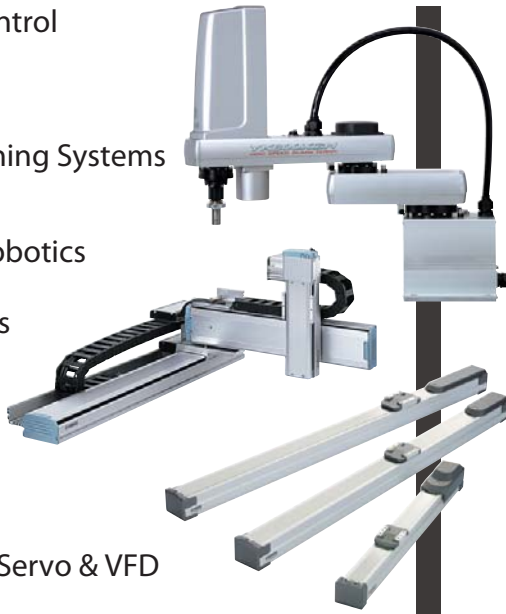

Robots & Positioning Systems

- Tolomatic
- PHD
- Yamaha Robotics

Feedback Devices

- Balluff
- SICK

PLC's

- WAGO

Drives & Motors; Servo & VFD

- IMS
- Fuji Electric

Fieldbus I/O

- Balluff
- WAGO
- Murr

Power & Control

- Fuji Electric
- Hammond

Power Supplies

- WAGO
- Murr

Safety

- SICK
- Euchner
- 80/20 Guarding